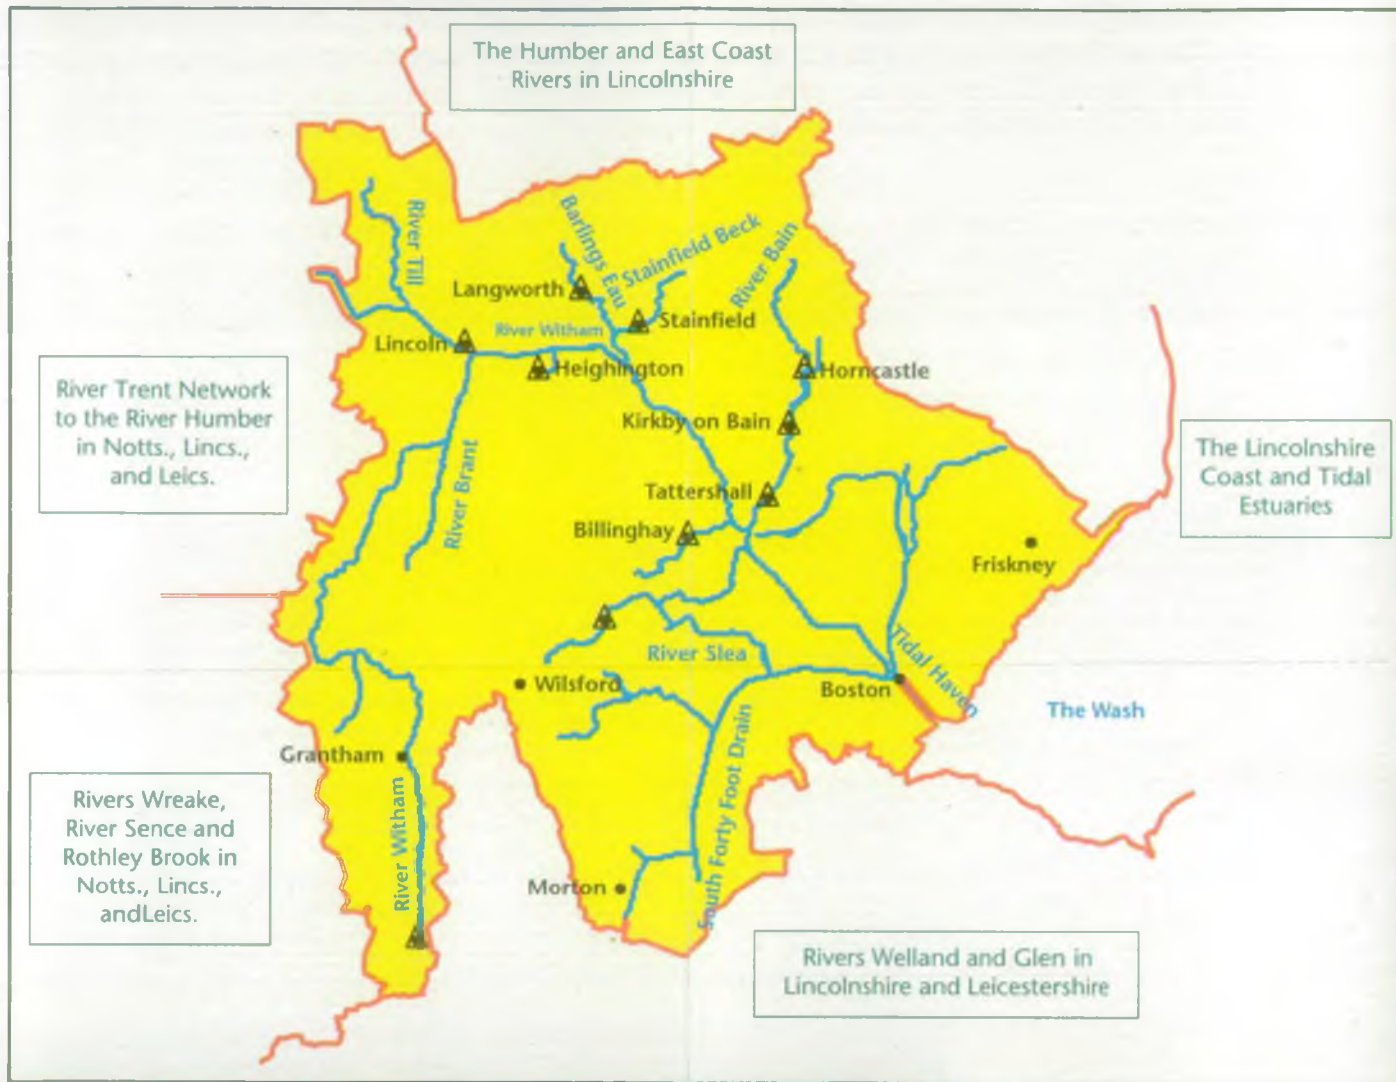

Help Yourself By Being Prepared

Flood Warning Information

For the River Witham and Tributaries in Lincolnshire

- Rivers Witham and Till
- River Bain and Barlings Eau
- South Forty Foot Drain and East and West Fen Catchwater Drains

In addition to the areas at risk detailed, some localised problems may result in flood events from surface run-off in urban areas and blocked culverts in small drains and dykes.

How To Find Out About Flood Warnings

Flood Information map for the River Witham and Tributaries in Lincolnshire

Map Key Box

-  Area covered by leaflet for river flooding
-  River
-  Name of adjacent flood warning area (Leaflets are available from the Environment Agency)