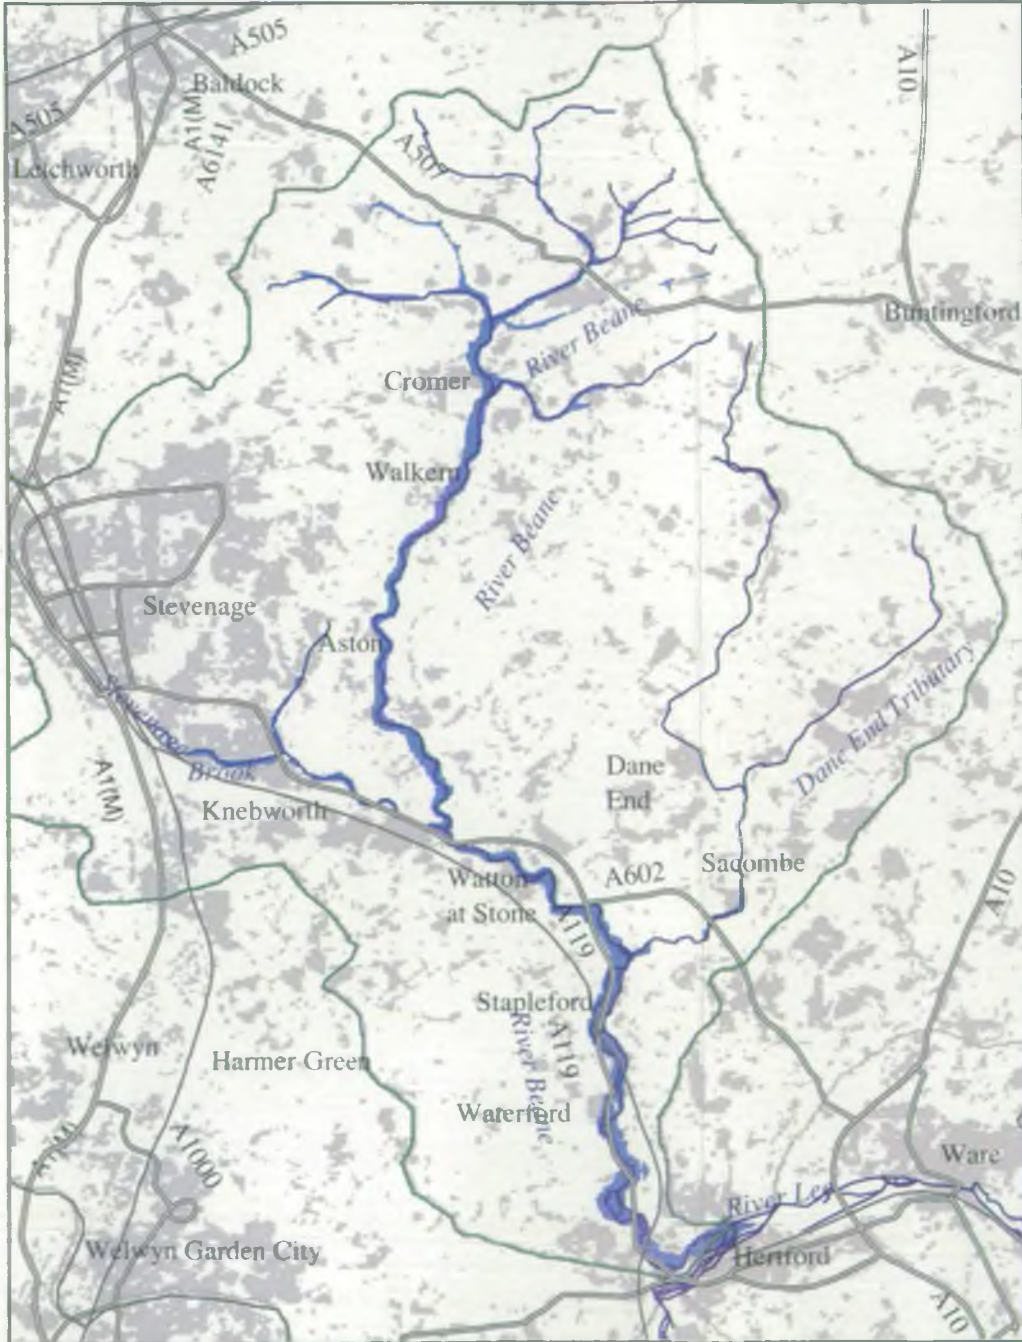

Flood Warning Information

Map Key

-  Areas liable to flood from rivers.
-  Reach of river protected by a flood defence scheme which has reduced the risk of flooding.
-  Urban Area.
-  River catchment boundary.
-  Main river (open channel and culvert).
-  Main Road.

ENVIRONMENT
AGENCY

ENVIRONMENT
AGENCY

Flood Information map for Northern Hertfordshire – River Beane Catchment

Flood Risks in this Area

The map on the back of this leaflet shows the rivers and streams in your area. It also shows where floods have happened in the past, where they could happen in the future and where there are flood defences which reduce the risk of flooding.